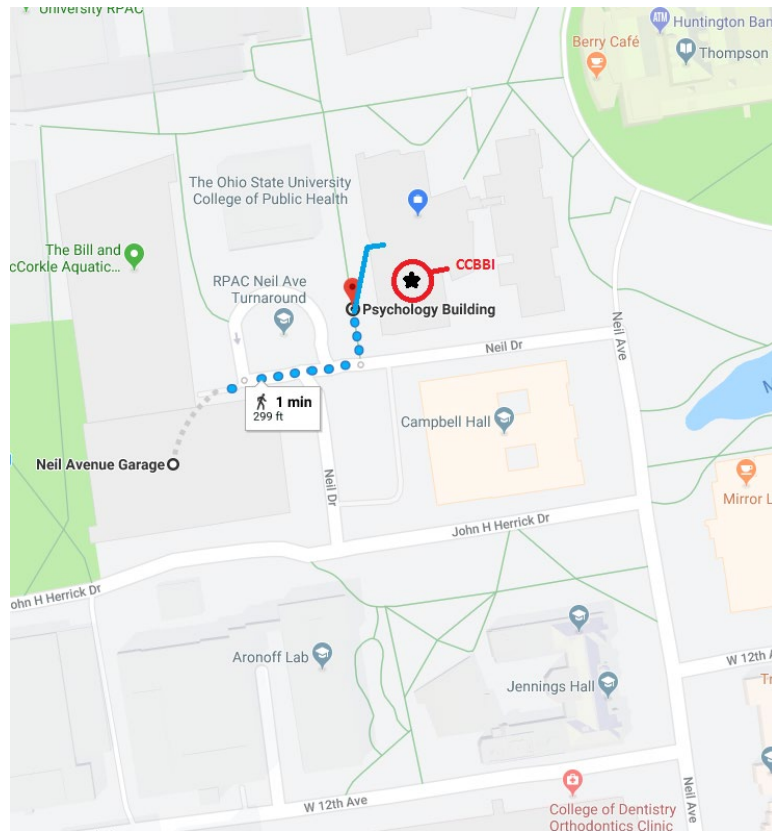

Directions from Neil Avenue Parking Garage to the Psychology Building:

Walking directions to the CCBBI

If you have any trouble at all, please call us **XXX-XXX-XXXX** and we will have someone assist you in locating our laboratory.